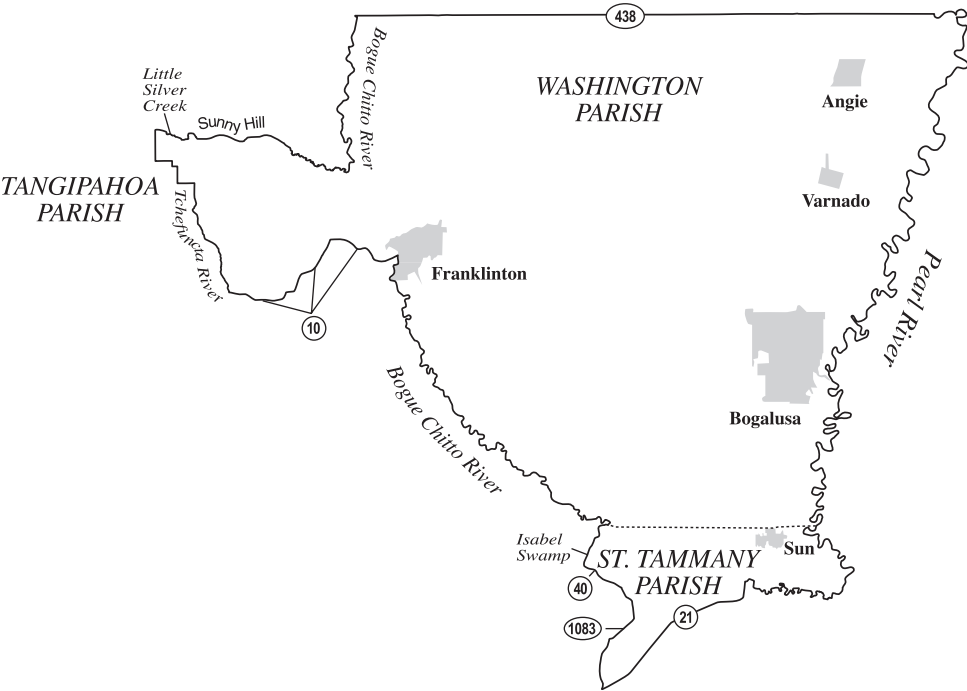

MISSISSIPPI

438

WASHINGTON
PARISH

Angie

Varnado

Little
Silver
Creek

Sunny Hill

Bogue Chitto River

TANGIPAHOA
PARISH

Tchoumoula River

Franklinton

10

Bogue Chitto River

Pearl River

Bogalusa

Isabel
Swamp