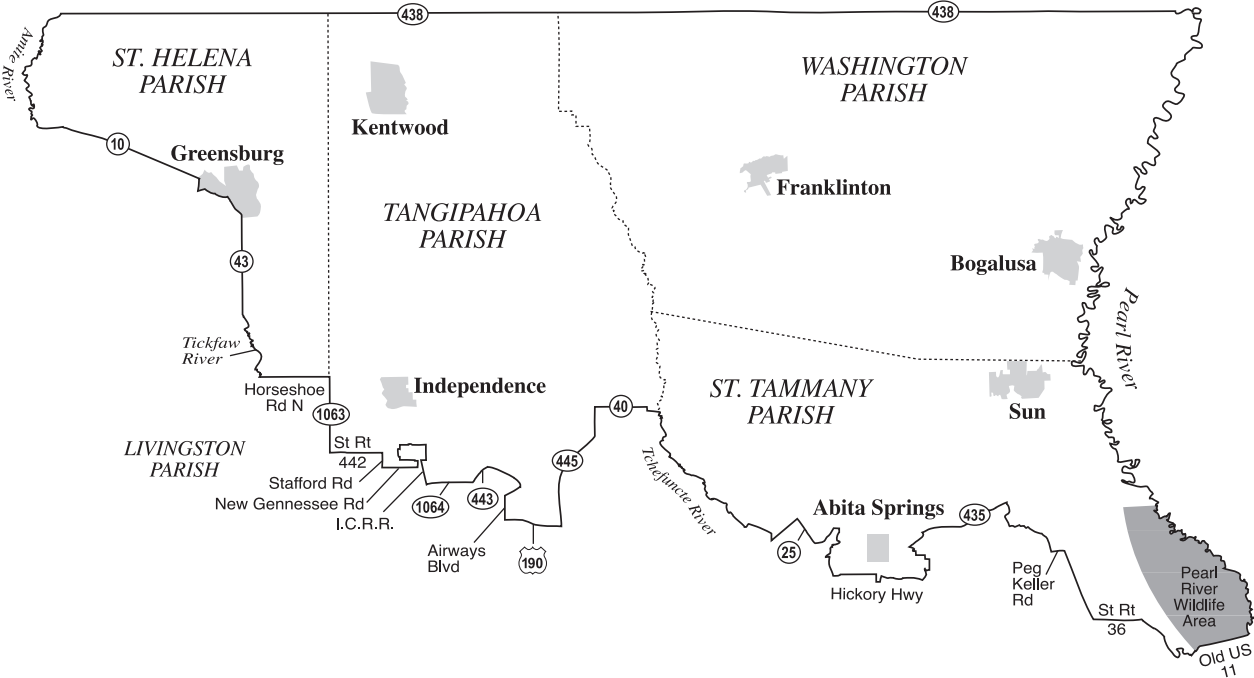

MISSISSIPPI

ST. HELENA
PARISH

WASHINGTON
PARISH

TANGIPAHOA
PARISH

ST. TAMMANY
PARISH

LIVINGSTON
PARISH

Kentwood

Franklinton

Bogalusa

Independence

Sun

Greensburg

Abita Springs

Pearl River
Wildlife Area

10

43

40

25

435

St Rt
36

Atchafalaya River

Tickfaw
River

Horseshoe
Rd N

Teche/Attakapas
River

Pearl River

Hickory Hwy

Peg
Keller
Rd

Old US
11