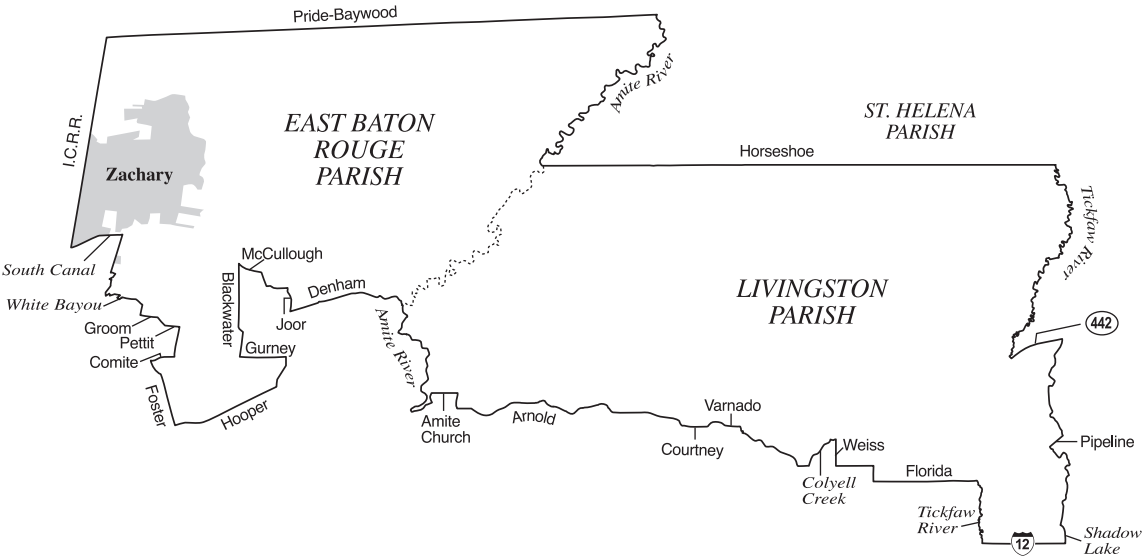

*EAST FELICIANA PARISH*

Pride-Baywood

I.C.R.R.

Zachary

*EAST BATON  
ROUGE  
PARISH*

*Amite River*

*ST. HELENA  
PARISH*

Horseshoe

*Tickfaw River*

442

South Canal

White Bayou

Groom

Pettit

Comite

Foster

Hooper

Blackwater

McCullough

Denham

Joor

Gurney

*Amite River*

Amite Church

Arnold

Courtney

Varnado

Colyell Creek

Weiss

Florida

*Tickfaw River*

Pipeline